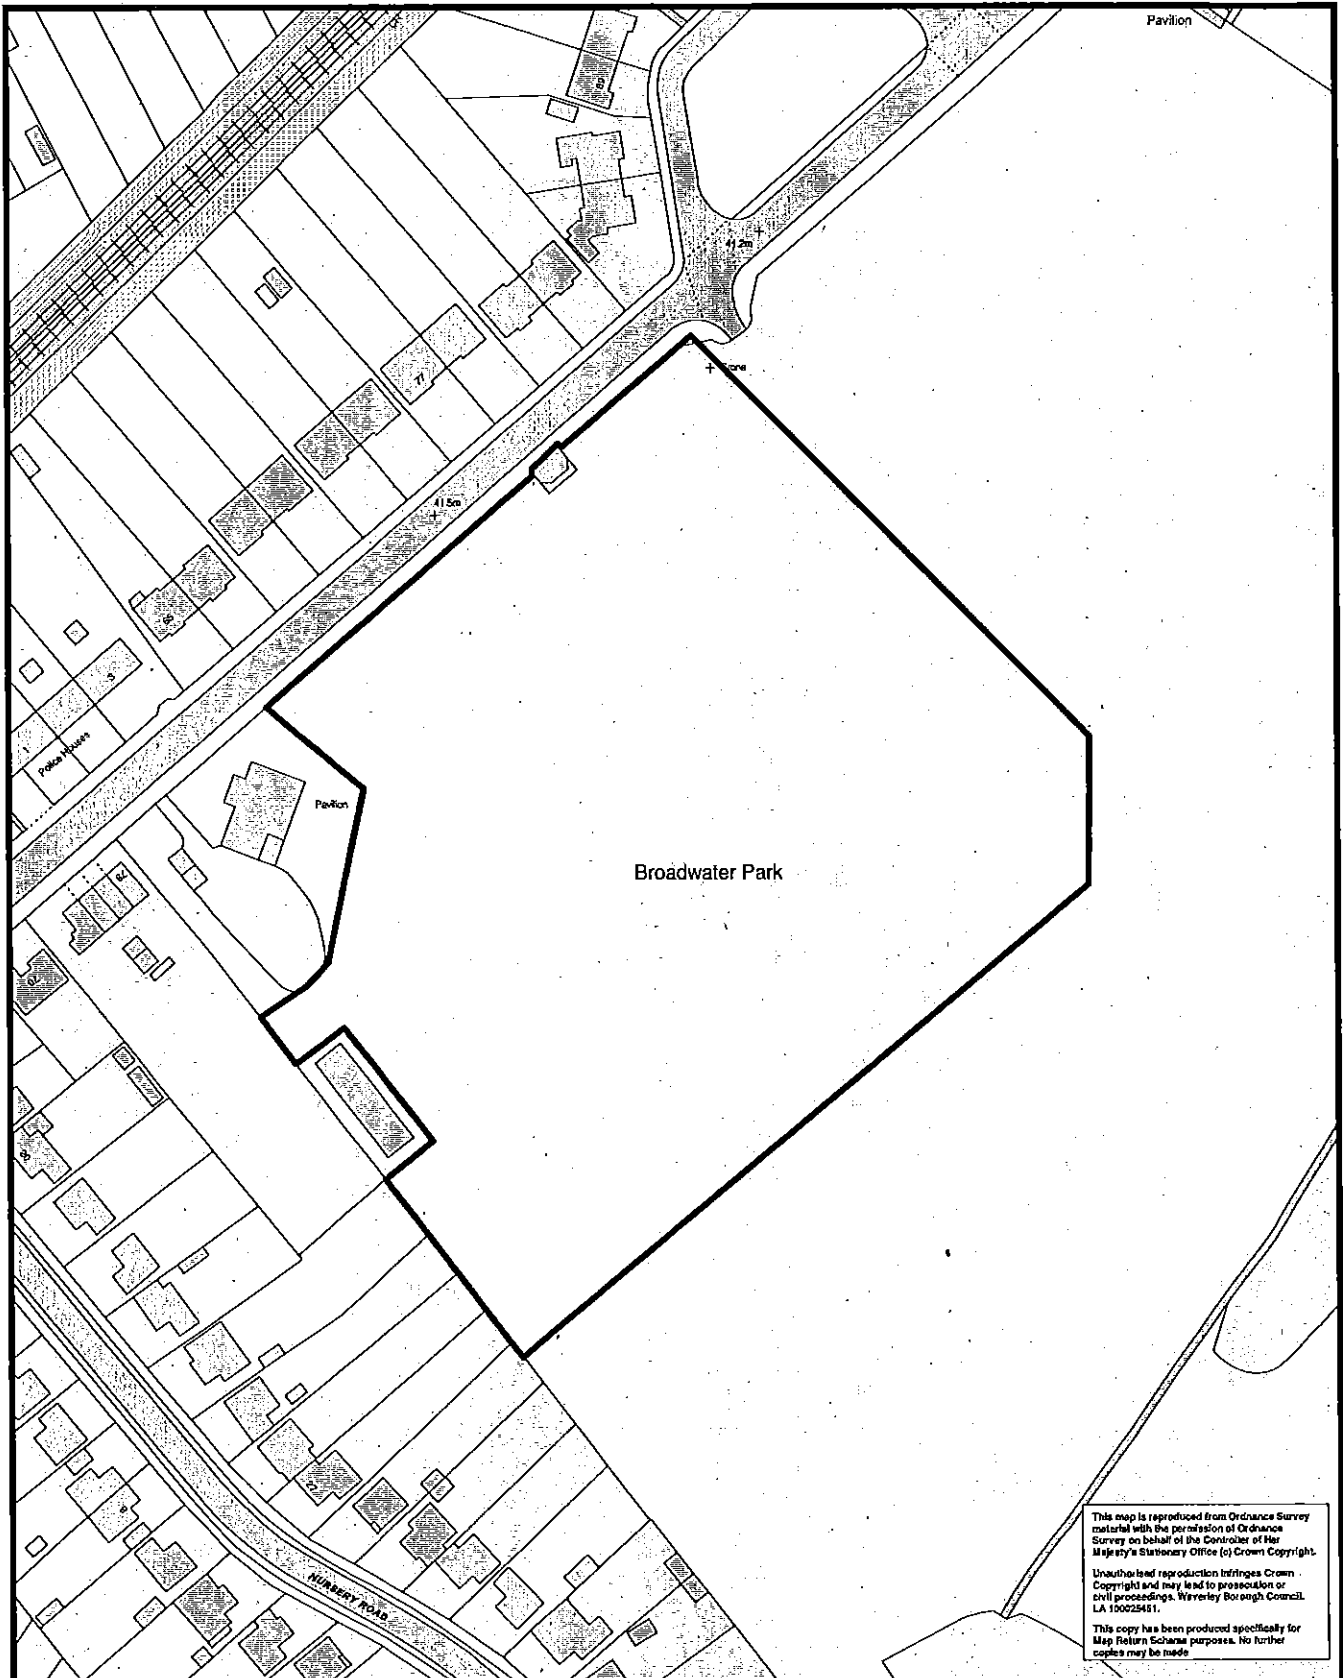

Proposed Exchange Land
South of Summers Road
Godalming
having 1.621 hectares

NORTH
1:1307
04/11/2010
MAP SHEET: SU9745SE